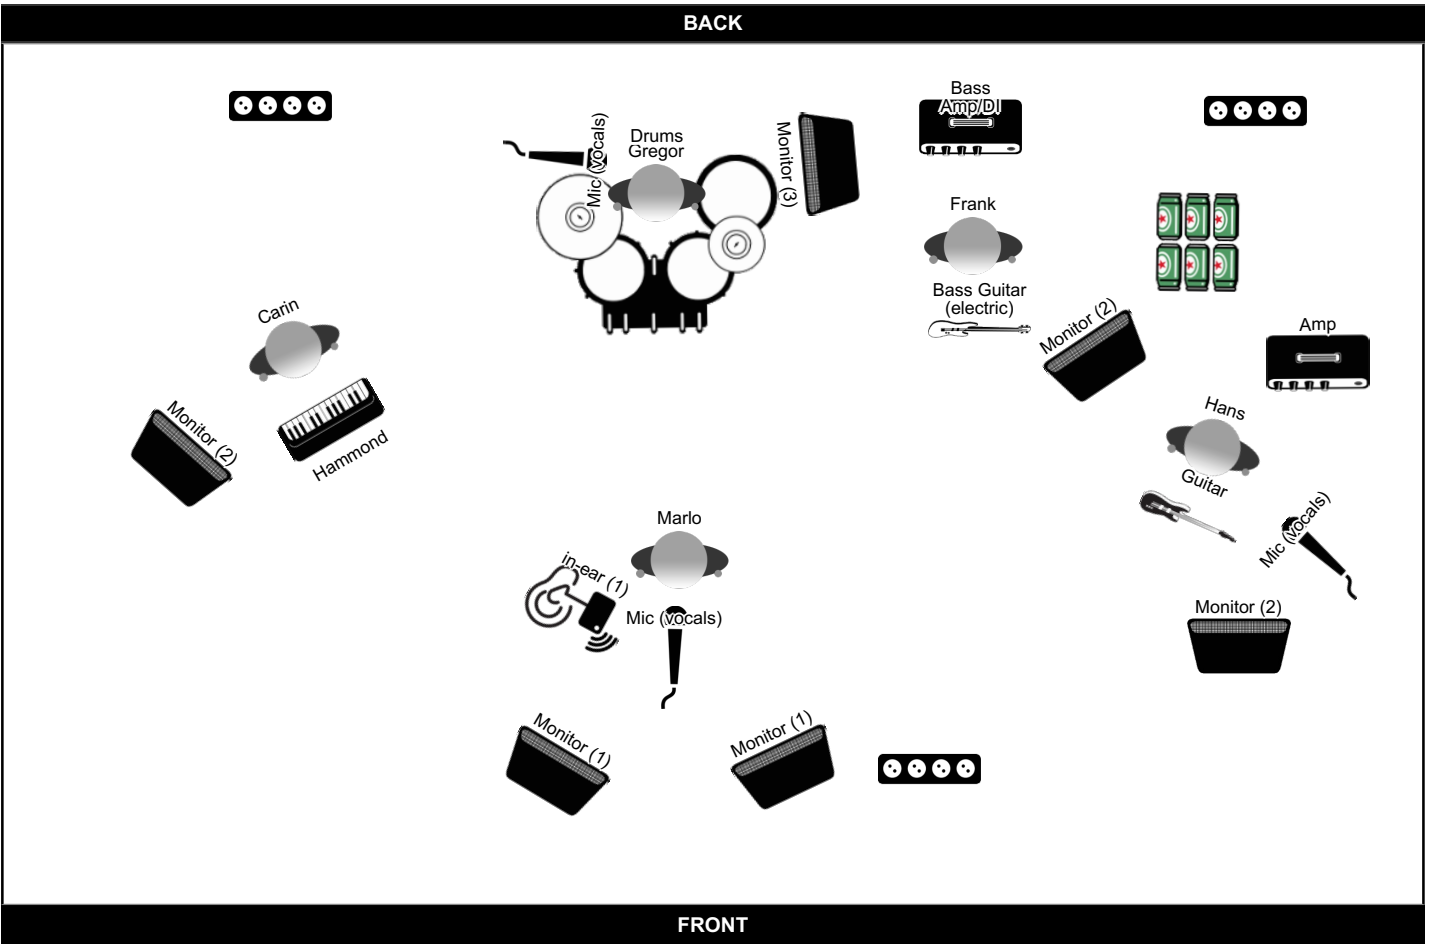

Mellow Yellow (Complete setup)

<http://www.mellow-yellow.nl>

Contact: Hans (+31 6 53287 055 / info@mellow-yellow.nl)

Extra Info

Monitor Groups

Group	Soundmix
Group 1	VOCALS - GUITAR - KEYS
Group 2	KEYS - GUITAR - VOCALS
Group 3	VOCALS - GUITAR - KEYS